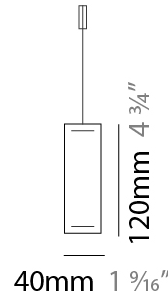

PROJECT
TYPE
SPECIFIER
QUANTITY
DATE

LED120 SUSPENSION

D71024-

base number
Color   Finish
Temperature   Options

1. To build a product code in our configurator select the specify button on the base model # product page
2. To build a manual product code on this datasheet choose from the options listed below in blue font and add the suffix to the base model #

GENERAL

Series: Woodlin
Subseries: LED120
Brand: Tunto
Division: Design
Mounting Type: Suspension
Mounting Location: Ceiling
Subcategory: Profile

PHYSICAL

Shape: Rectangle
Length (mm): 1000
Length (in): 39 3/8
Width (mm): 40
Width (in): 1 9/16
Height (mm): 120
Height (in): 4 3/4
Max. Overall Height (mm): 2120
Max. Overall Height (in): 83 7/16
Light Distribution: Direct / Indirect
Diffuser: Opal
Fixture Finish: [WAL](#) / [ASH](#) / [OAK](#) / [BLK](#) / [WHI](#)
Fixture Material: Wood
Cable Details: 2000mm / 78 3/4"

ELECTRICAL

Lamp Type: LED
Input Wattage (W): 46
Total Output Wattage (W): 38
Dimming: Tri-Mode (Non-Dimming and Phase Dimming (120Vac only) and 0-10V Dimming)
Driver Included: Yes
Driver Location: Integrated
Driver Type: Constant Current - Universal
Driver Class: Class 2
Input Voltage (V): 120 - 277
Constant Current (MA): 700

LED

Color Temperature (°K): [2700](#) / [3000](#) / [4000](#)
Max. Delivered Lumen (lm): 2200
CRI: >93 CRI
Lamp Life (hrs): 50000

OPTICAL

RATINGS AND CERTIFICATIONS

Certified By: Certified for North American Standards
IP rating: IP20