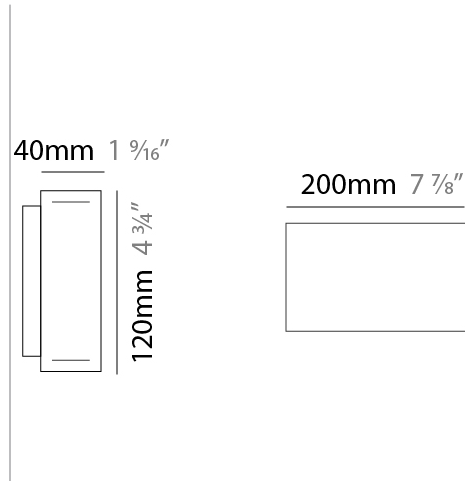

LED120 SURFACE

D73027- -

base number
Color   Finish
Temperature   Options

1. To build a product code in our configurator select the specify button on the base model # product page
2. To build a manual product code on this datasheet choose from the options listed below in blue font and add the suffix to the base model #

GENERAL

Series: Woodlin
Subseries: LED120
Brand: Tunto
Division: Design
Mounting Type: Surface
Mounting Location: Wall
Subcategory: Profile

PHYSICAL

Shape: Rectangle
Length (mm): 200
Length (in): 7 ⁷/₈
Width (mm): 40
Width (in): 1 ⁹/₁₆
Height (mm): 120
Height (in): 4 ³/₄
Extension (mm): 40
Extension (in): 1 ⁹/₁₆
Light Distribution: Direct / Indirect
Diffuser: Opal
Fixture Finish: [WAL / ASH / OAK / BLK / WHI](#)
Fixture Material: Wood

ELECTRICAL

Lamp Type: LED
Input Wattage (W): 6
Total Output Wattage (W): 4.5
Dimming: Tri-Mode (Non-Dimming and Phase Dimming (120Vac only) and 0-10V Dimming)
Driver Included: Yes
Driver Location: Remote
Driver Type: Constant Current - Universal
Driver Class: Class 2
Housing: ENCP3
Input Voltage (V): 120 - 277
Constant Current (MA): 500

LED

Color Temperature (°K): [2700 / 3000 / 4000](#)
Max. Delivered Lumen (lm): 300
CRI: >93 CRI
Lamp Life (hrs): 50000

OPTICAL

RATINGS AND CERTIFICATIONS

Certified By: Certified for North American Standards
IP rating: IP20

PROJECT
TYPE
SPECIFIER
QUANTITY
DATE